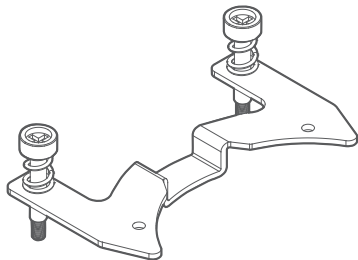

PACKAGE CONTENT

A

x1

B