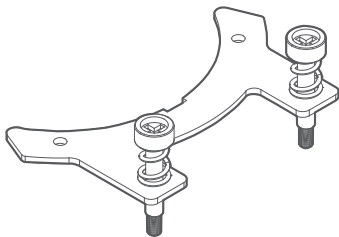

AMD SOCKET TR4 MOUNTING KIT

USER MANUAL

MASTERLIQUID 240

MASTERLIQUID 120

MASTERLIQUID ML240L RGB

MASTERLIQUID ML120L RGB

MASTERLIQUID LITE 240

MASTERLIQUID LITE 120

PACKAGE CONTENT

A

x1

B

x1

***Thermal Grease Not Included**

STEP 1. MASTERLIQUID 240/MASTERLIQUID 120

STEP 2. MASTERLIQUID 240/MASTERLIQUID 120